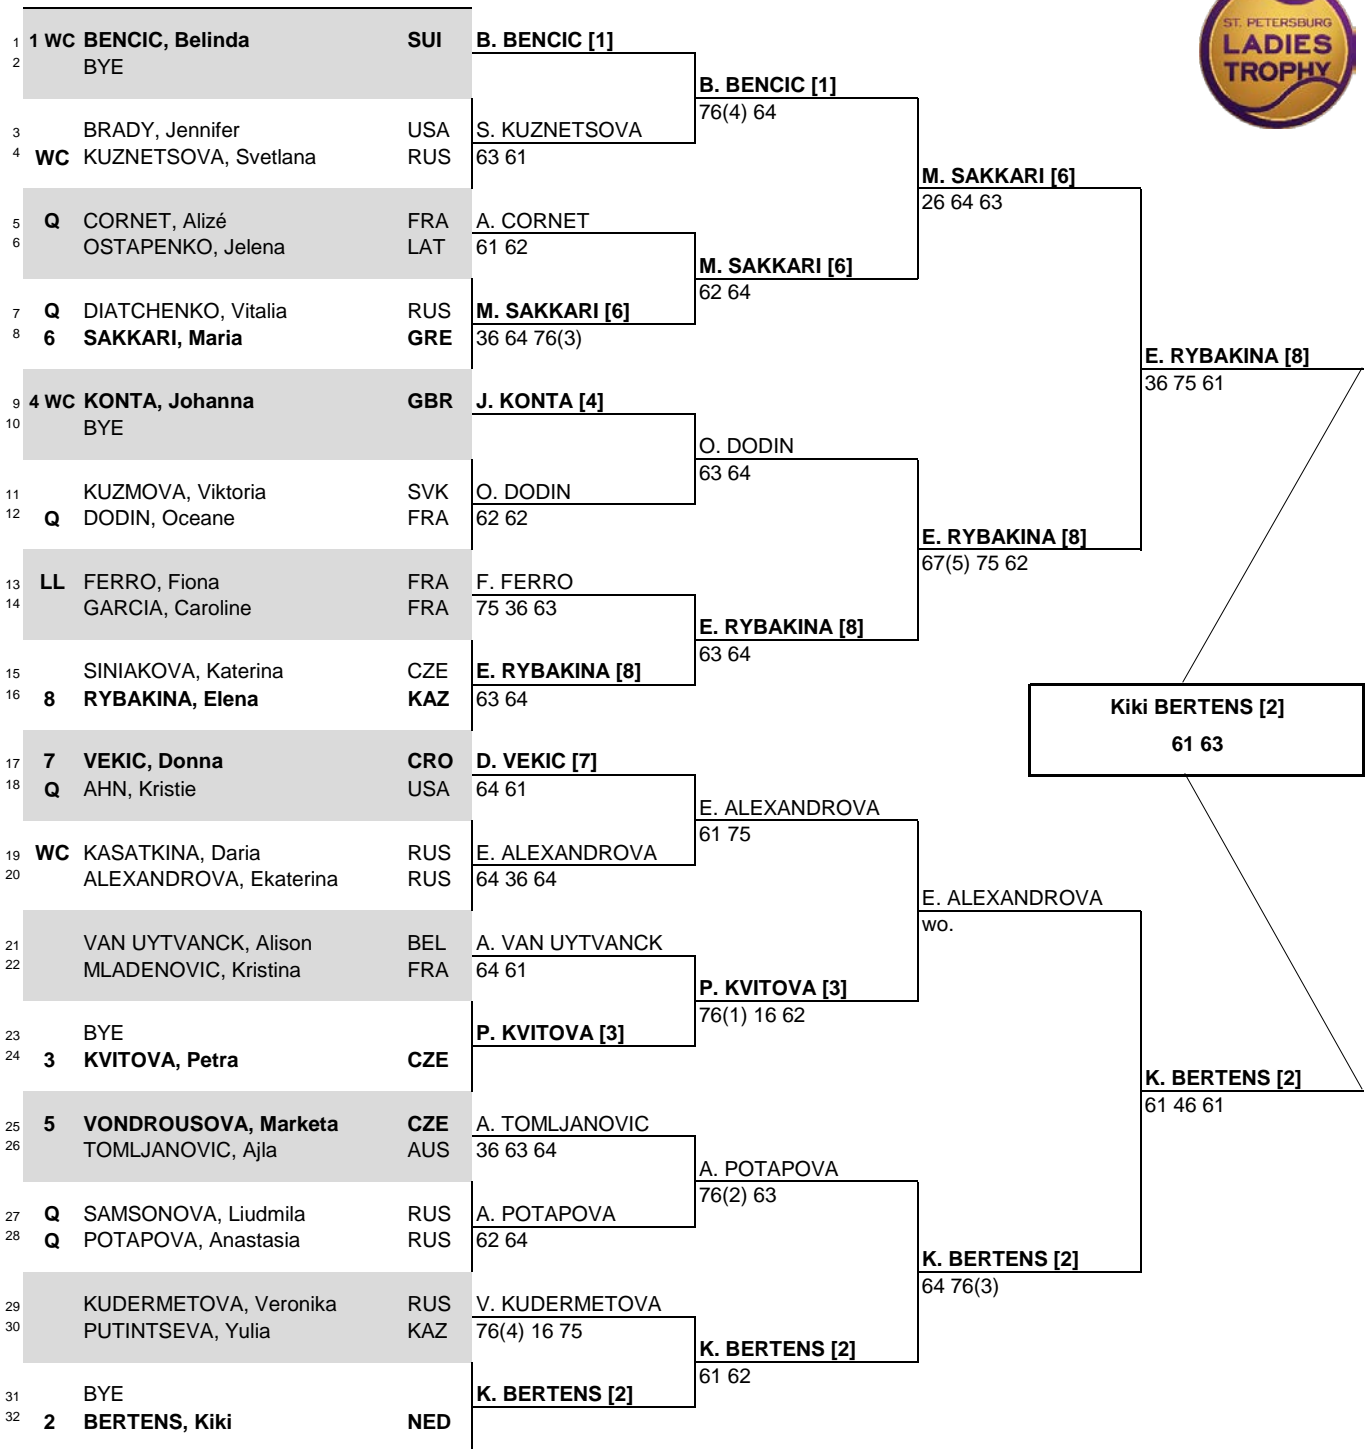

St. Petersburg Ladies Trophy

CITY, COUNTRY: St. Petersburg, Russia | TOURNAMENT DATES: 10 - 16 February 2020 | SURFACE: Hard, Rebound Ace | TOTAL FINANCIAL COMMITMENT: \$848,000

STATUS: MAIN DRAW SINGLES

WTA TOUR, Inc. © Copyright 2016

SEEDED PLAYERS	RANK	PRIZE MONEY	POINTS	ALTERNATES / LUCKY LOSERS	RETIREMENTS/WALKOVERS
1 BENCIC, Belinda	5	WINNER \$146,500	470	F. Ferro (LL)	P. Kvitova - Illness
2 BERTENS, Kiki	8	FINALIST \$78,160	305		
3 KVITOVA, Petra	11	SEMI-FINALIST \$41,680	185		
4 KONTA, Johanna	14	QUARTER-FINALIST \$22,410	100		
5 VONDROUSOVA, Marketa	17	SECOND ROUND \$12,000	55	A. Sevastova (Change of Schedule)	
6 SAKKARI, Maria	21	FIRST ROUND \$7,610	1		
7 VEKIC, Donna	23				
8 RYBAKINA, Elena	25				
FOLLOW LIVE SCORING AT www.WTATENNIS.com					
LAST DIRECT ACCEPTANCE		Katerina Siniakova - 58		WTA SUPERVISOR(S)	Mariana Alves